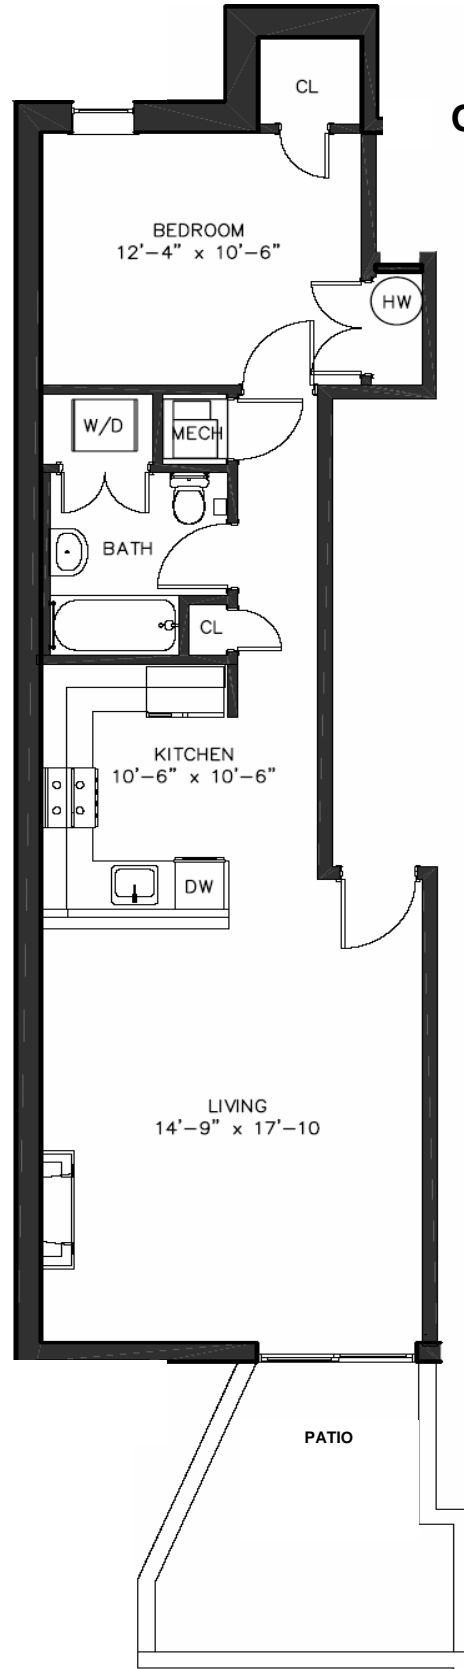

cityscape
ON BELMONT

1330 Belmont St., NW
Washington, DC 20009
PH. 202.232.4441
CityScapeOnBelmont.com

1330-02
1332-02
1334-02

ONE BEDROOM / ONE BATH

McWILLIAMS | BALLARD