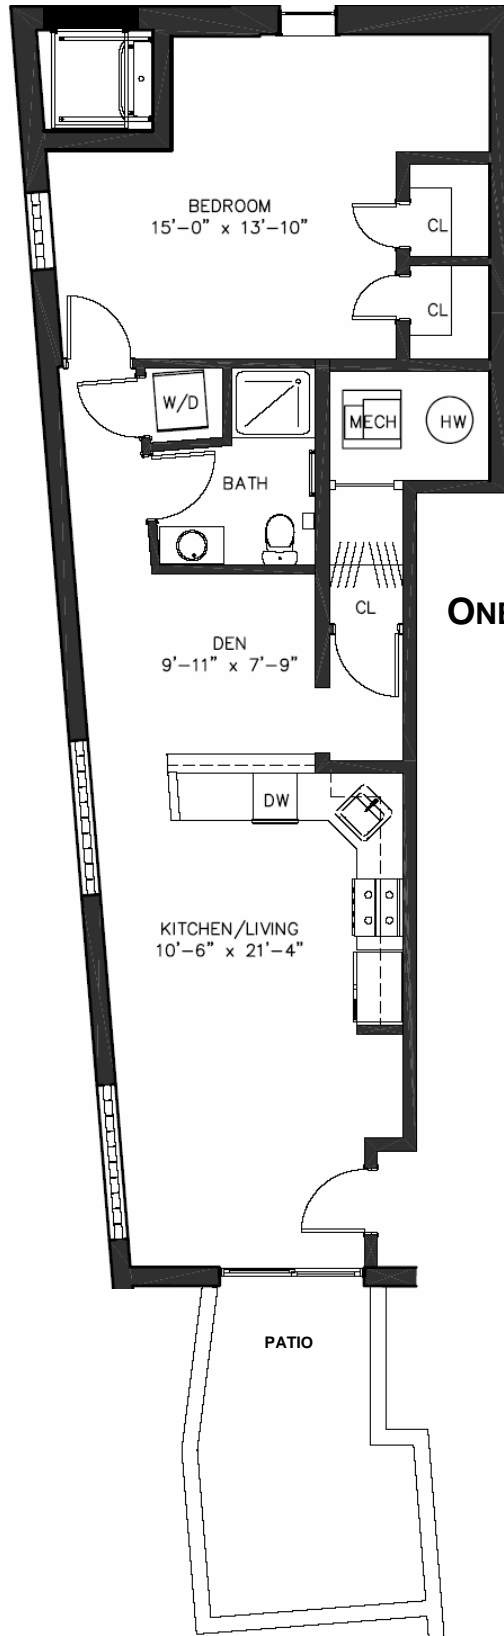

cityscape
ON BELMONT

1330 Belmont St., NW
Washington, DC 20009
PH. 202.232.4441
CityScapeOnBelmont.com

1336-01

ONE BEDROOM / ONE BATH

DEN

McWILLIAMS | BALLARD